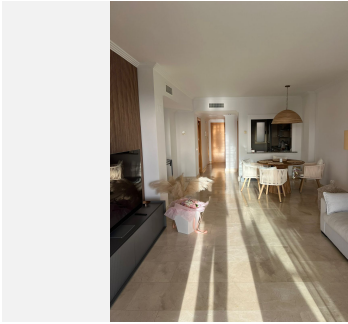

WWW.VIVI-REALESTATE.COM
WWW.VIVI-HOMES.COM