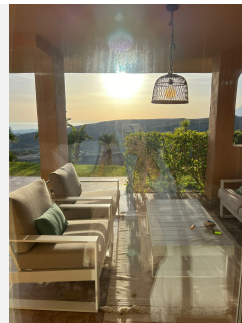

WWW.VIVI-REALESTATE.COM
WWW.VIVI-HOMES.COM