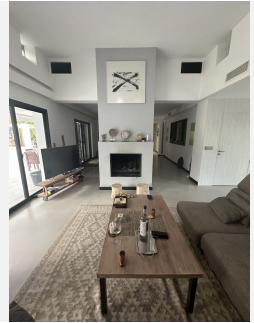

WWW.VIVI-REALESTATE.COM
WWW.VIVI-HOMES.COM