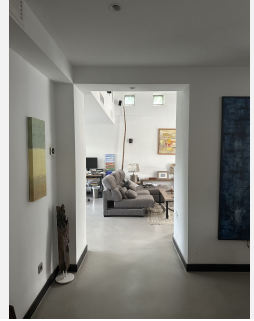

WWW.VIVI-REALESTATE.COM
WWW.VIVI-HOMES.COM