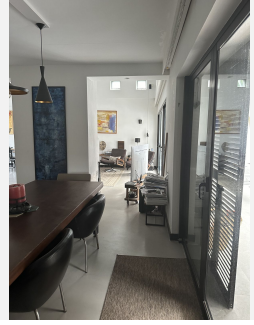

WWW.VIVI-REALESTATE.COM
WWW.VIVI-HOMES.COM