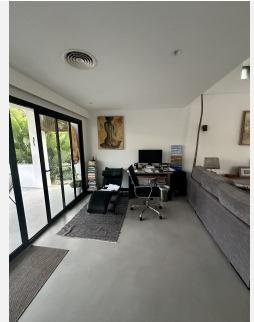

WWW.VIVI-REALESTATE.COM
WWW.VIVI-HOMES.COM