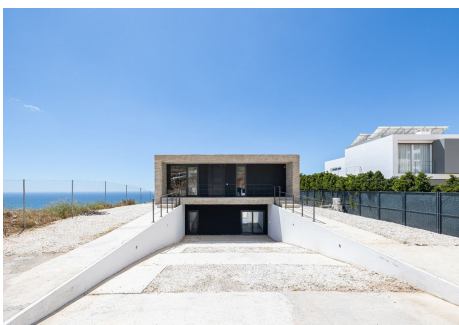

WWW.VIVI-REALESTATE.COM
WWW.VIVI-HOMES.COM

from the sea to the surrounding mountains.

The delivery will not be more convenient. Just 10 minutes from the Málaga airport and a few minutes from other tourist destinations like Fuengirola and Marbella, this villa is the ideal location for those looking for luxury, comfort and proximity to the main tourist destinations on the Costa del Sol. With 330 days of soil last year and a media temperature above 20°C, this residence guarantees an enviable lifestyle.

¡No stones are unique opportunities! Contact our nosotros hoy mismo to arrange a visit and love your future home.

You appear private in Benalmádena you hope.