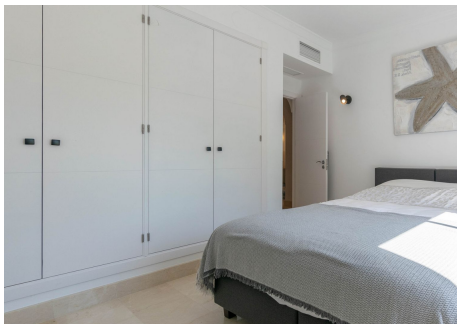

WWW.VIVI-REALESTATE.COM
WWW.VIVI-HOMES.COM