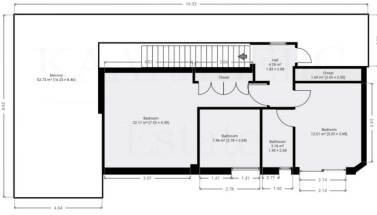

Features: Double sided gas fireplace, Floor to ceiling windows with access to the terrace, the pool and the garden. The basement area has a fully furnished living room and a bar area which could easily be used as a home cinema. A guest toilet, laundry and machine area.

WWW.VIVI-REALESTATE.COM
WWW.VIVI-HOMES.COM

WWW.VIVI-REALESTATE.COM
WWW.VIVI-HOMES.COM

WWW.VIVI-REALESTATE.COM
WWW.VIVI-HOMES.COM

10/10 SCALE
ground floor

10/10 SCALE
Basement floor

OT TO SCALE
1st floor

OT TO SCALE
2nd floor

OT TO SCALE
storage room