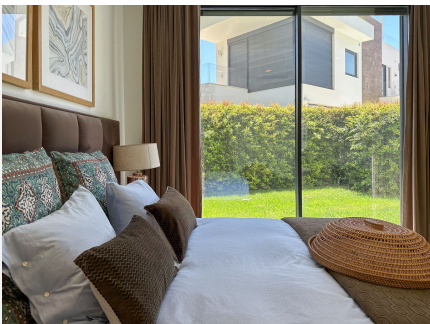

WWW.VIVI-REALESTATE.COM
WWW.VIVI-HOMES.COM