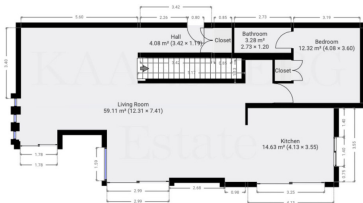

Features: Double sided gas fireplace, Floor to ceiling windows with access to the terrace, the pool and the garden. The basement area has a fully furnished living room and a bar area which could easily be used as a home cinema. A guest toilet, laundry and machine area.

WWW.VIVI-REALESTATE.COM
WWW.VIVI-HOMES.COM

WWW.VIVI-REALESTATE.COM
WWW.VIVI-HOMES.COM

WWW.VIVI-REALESTATE.COM
WWW.VIVI-HOMES.COM

10/10 SCALE
ground floor

10/10 SCALE
Basement floor

OT TO SCALE
1st floor

OT TO SCALE
2nd floor

OT TO SCALE
storage room