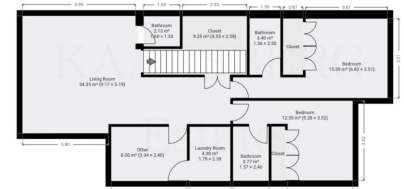

Features: Double sided gas fireplace, Floor to ceiling windows with access to the terrace, the pool and the garden. The basement area has a fully furnished living room and a bar area which could easily be used as a home cinema. A guest toilet, laundry and machine area.

WWW.VIVI-REALESTATE.COM
WWW.VIVI-HOMES.COM

WWW.VIVI-REALESTATE.COM
WWW.VIVI-HOMES.COM

WWW.VIVI-REALESTATE.COM
WWW.VIVI-HOMES.COM

10/10 SCALE
ground floor

10/10 SCALE
Basement floor

OT TO SCALE
1st floor

OT TO SCALE
2nd floor

OT TO SCALE
storage room