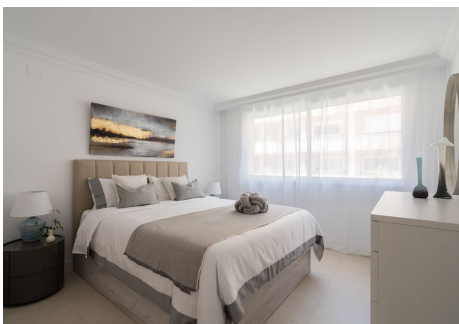

The apartment has underfloor heating through out, shutters, air conditioning and comes with 2 garages and 2 storages. Easy access from the parking with lift taking you straight to the apartment. It is settled in a high security complex with 24 hour guard, lovely gardens and several pool areas. One of the landmarks of Marbella.