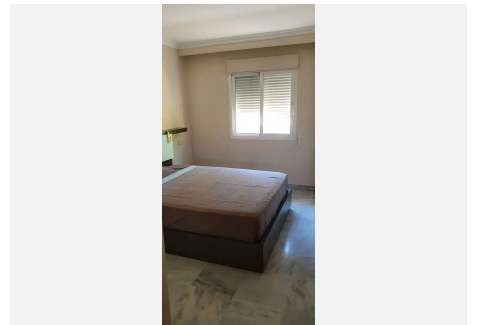

WWW.VIVI-REALESTATE.COM
WWW.VIVI-HOMES.COM