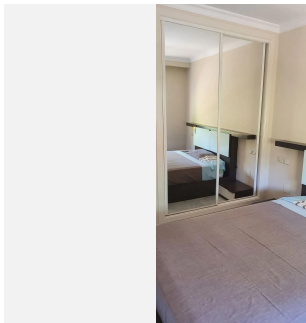

WWW.VIVI-REALESTATE.COM
WWW.VIVI-HOMES.COM