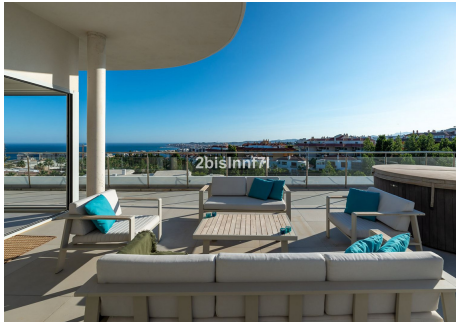

from including an infinity pool and a children's pool. You can also use the communal BBQ area. This complex has 24-hour security and a shuttle bus to take you to the beach or to the commercial centre with supermarket, pharmacy, coffee shop, or various restaurants, one of which has a Michelin Star. The new Hilton by Double Tree Hotel is only 200 metres away, facilities include the Hotel, sports club with Gym, Paddle & Tennis Courts, Beach Volley Ball, Pilates, Yoga and let's not forget the fantastic Nagomi Spa which has 13 treatment rooms, 3 hydrotherapy cabins, a physiotherapy centre, a beauty salon and relaxation areas.