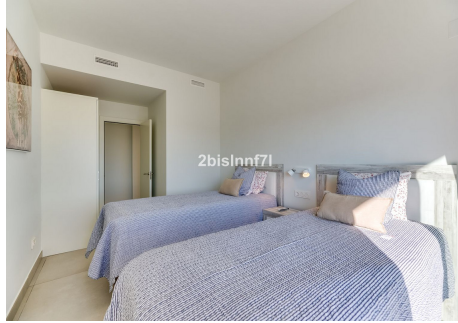

WWW.VIVI-REALESTATE.COM
WWW.VIVI-HOMES.COM