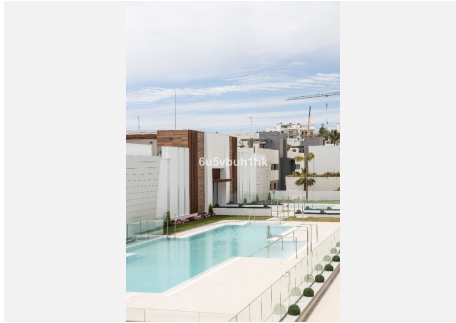

WWW.VIVI-REALESTATE.COM
WWW.VIVI-HOMES.COM