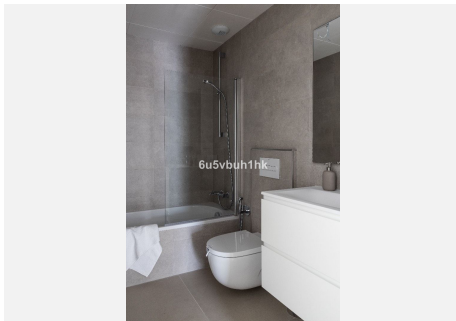

WWW.VIVI-REALESTATE.COM
WWW.VIVI-HOMES.COM