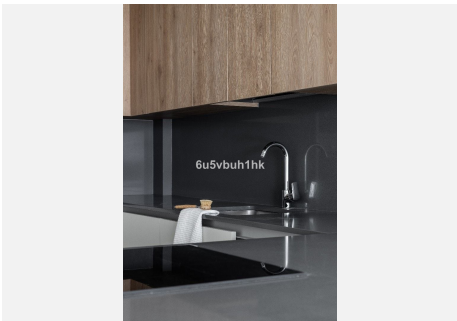

WWW.VIVI-REALESTATE.COM
WWW.VIVI-HOMES.COM