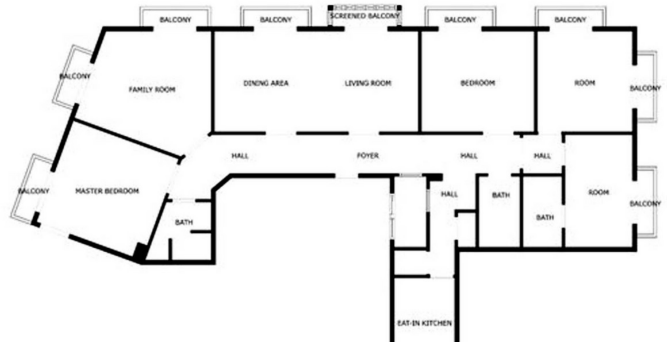

WWW.VIVI-REALESTATE.COM
WWW.VIVI-HOMES.COM

APARTAMENTO DE LA PLANTA MEDIA 5 DORMITORIOS 3 BAÑOS IN MÁLAGA

📍 Málaga

REF# V4764928 **975.000 €**

DORM.

5

BAÑOS

3

CONS.

176 m²

PARCELA

176 m²

Welcome to one of the most elegant apartments for sale in the historic center. This beautiful early 20th-century building boasts graceful proportions, high ceilings, balconies, and bay windows overlooking the street. A true architectural gem now available for purchase.

The apartment is located on the second floor of a building without an elevator. Upon entering, you will be impressed by the various doors and an elegant marble staircase. Inside the apartment, the theatricality of the decor stands out, featuring high ceilings, elegant drapery, green-toned walls, and stunning chandeliers, creating a captivating atmosphere at first glance. This is not an ordinary property, and its dramatic flair is a welcome feature.

The 173 square meters of usable space are distributed through a long corridor into various rooms, all with street-facing balconies. The apartment occupies the entire floor and has a south-facing facade with two