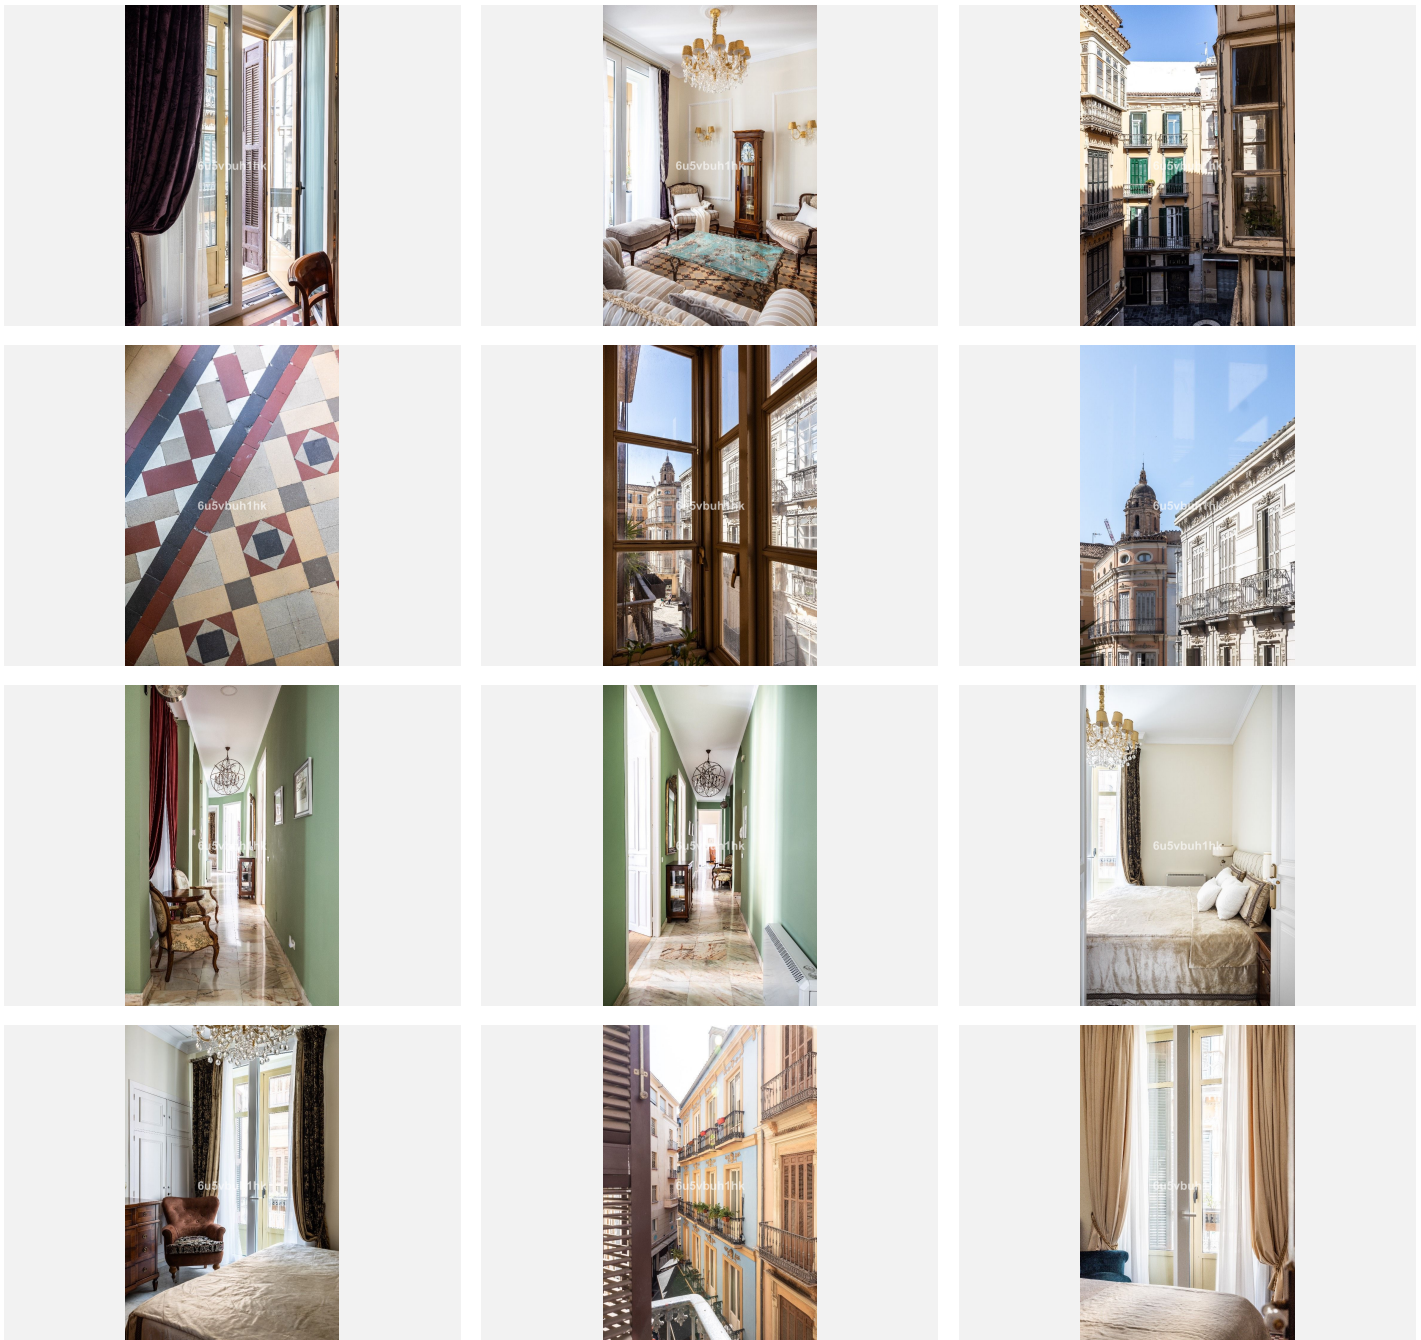

corners. The property includes 4 bedrooms, 3 bathrooms, a spacious living room with a dining area, a reading room, kitchen, and patio with its own access. One of the apartment's highlights is the original hydraulic tile flooring, which features different colors and patterns throughout the rooms. It also retains the original wooden shutters and bay windows.

A standout feature of this property is the natural light it receives through its 8 balconies and street-facing bay window. The fantastic main southern orientation, with one corner facing east and the other west, ensures sunlight throughout the day. The kitchen offers the possibility of expansion, and we have a project in place to maximize its potential. All these details make this wonderful apartment truly special and captivating at first sight.