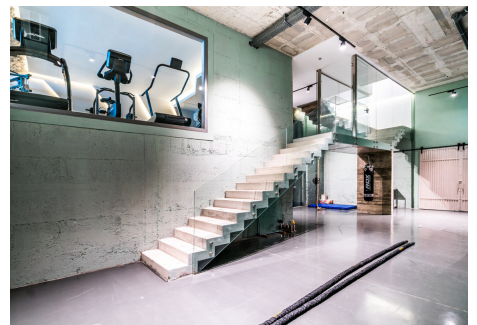

WWW.VIVI-REALESTATE.COM
WWW.VIVI-HOMES.COM