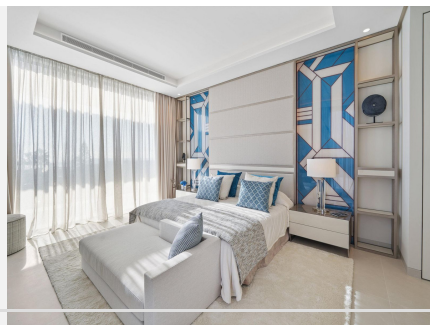

WWW.VIVI-REALESTATE.COM
WWW.VIVI-HOMES.COM

Amenities such as a games room with a pool table, a cinema area, and a laundry room complete this luxurious property. Located in a prime location, this villa offers high-end services and a modern lifestyle. Elevator from Garage to the roof top

VIVI Real Estate T | +34 95 11 28 003 E | info@vivi-realestate.com W | vivi-realestate.com
D | Calle Francisco Cano 9 (29640) Fuengirola, Málaga, Costa del Sol, Spain