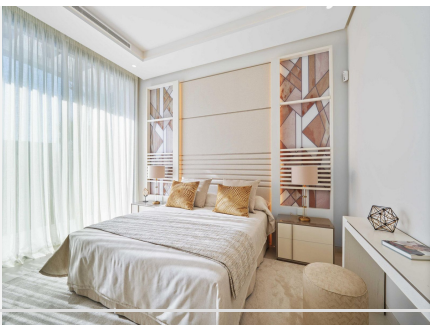

WWW.VIVI-REALESTATE.COM
WWW.VIVI-HOMES.COM

Amenities such as a games room with a pool table, a cinema area, and a laundry room complete this luxurious property. Located in a prime location, this villa offers high-end services and a modern lifestyle. Elevator from Garage to the roof top

VIVI Real Estate T | +34 95 11 28 003 E | info@vivi-realestate.com W | vivi-realestate.com
D | Calle Francisco Cano 9 (29640) Fuengirola, Málaga, Costa del Sol, Spain