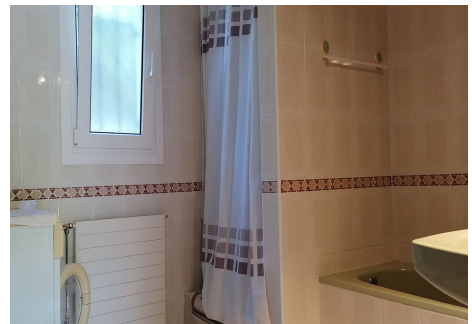

WWW.VIVI-REALESTATE.COM
WWW.VIVI-HOMES.COM