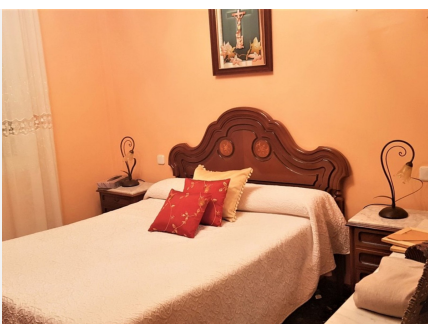

WWW.VIVI-REALESTATE.COM
WWW.VIVI-HOMES.COM

Beach: 4 minutes
Restaurants: 3-5 minutes
Airport: 50 minutes
Marbella Puerto Banús: 5 minutes
Marbella town: 13 minutes
Estepona town: 18 minutes

About Nueva Andalusia:

A newly built area and the largest neighborhood in Marbella. It's an extensive residential zone with luxurious villas and apartments placed among charming gardens, commercial centers, and a vast range of restaurants. The perfect area for golfers as it is surrounded by 5 Golf large Courses. Due to the elevation, Nueva Andalucía is privileged with spectacular sea and mountain views. Only a 5' drive away from the nightlife center – Puerto Banus – yet far enough to enjoy the peaceful.

Interested? Contact us for more information and visits!

Ask us about our services: airport transfers, hotel reservations, tax identification number applications, opening bank accounts, as well as recommendations for lawyers, tax advisors, residence management, and Golden Visa applications.