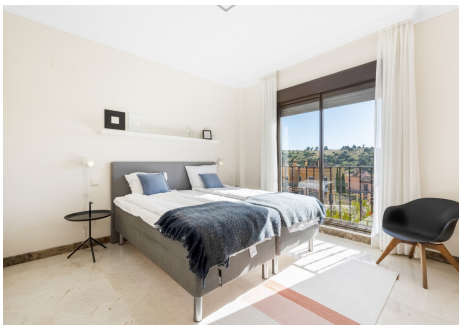

A property with common green areas and a swimming pool.

With an extra large space of a basement of the same dimensions as the ground floor and with natural light.

Extra Description

A property for sale located at a strategic location due to its proximity to all amenities and more.

To the city of Estepona at 3 min by car, near the new Hospital of Estepona, next to the Diocesan Juan XXIII School, close to supermarkets Mercadona & Aldi, restaurants and at 1 km 200 distance from the beach with its promenades and beach bars and Clubs.

Furthermore, this property is located in the middle of the Azata Golf course and other nearby famous golf courses such as Valle Romano and Casares and Finca de Casares. In a very quiet, serene and green area. With great views surrounded by the mountain from one side, the sea from another and the golf course all around.

A property also located in an ideal and unique complex composed of detached and semi detached villas to live all year around and to enjoy Golf playing, the beachside and a city life style with its cultural, leisure and sports events.