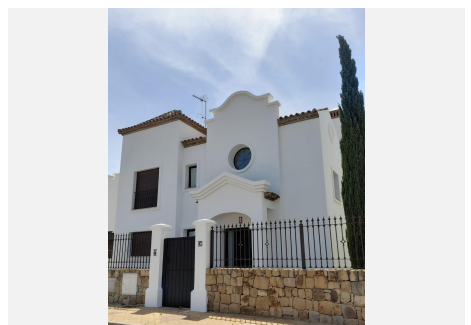

A property with common green areas and a swimming pool.

With an extra large space of a basement of the same dimensions as the ground floor and with natural light.

Extra Description

A property for sale located at a strategic location due to its proximity to all amenities and more.

To the city of Estepona at 3 min by car, near the new Hospital of Estepona, next to the Diocesan Juan XXIII School, close to supermarkets Mercadona & Aldi, restaurants and at 1 km 200 distance from the beach with its promenades and beach bars and Clubs.

Furthermore, this property is located in the middle of the Azata Golf course and other nearby famous golf courses such as Valle Romano and Casares and Finca de Casares. In a very quiet, serene and green area. With great views surrounded by the mountain from one side, the sea from another and the golf course all around.

A property also located in an ideal and unique complex composed of detached and semi detached villas to live all year around and to enjoy Golf playing, the beachside and a city life style with its cultural, leisure and sports events.