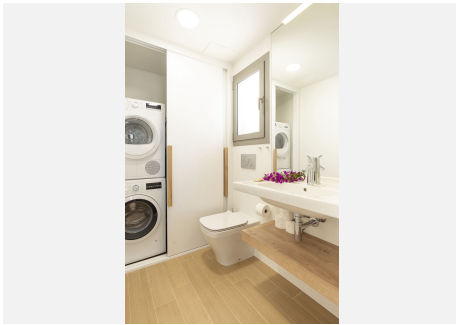

WWW.VIVI-REALESTATE.COM
WWW.VIVI-HOMES.COM