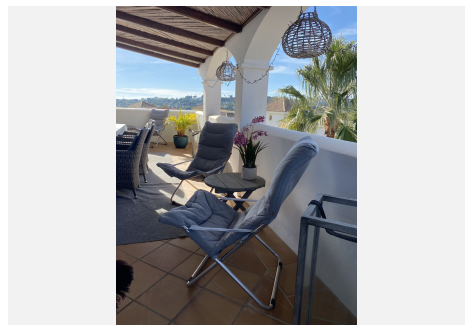

WWW.VIVI-REALESTATE.COM
WWW.VIVI-HOMES.COM