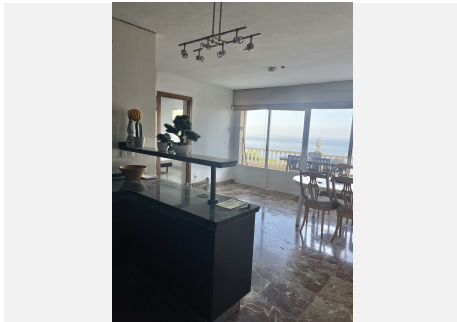

The area:

La Capellanía in Benalmádena is known as one of the best residential areas in Costa del Sol! The area is tranquil and well maintained with only 5 Villa's on a one-way street. Less than 5min. drive to local restaurants, Supermarket "Carrefour" and Playa de Carvajal, one of the best beaches on the Coast!

6min. drive to the luxury the 5-star Hilton Hotel & Sports Club, Higuera, offering paddle courts, fitness facilities, a spa, indoor and outdoor pools, beach volleyball, restaurants, a really nice beach club by the beach, and much more!

Great area for families! There is a wide selection of international and Scandinavian schools nearby. The property is close to both Fuengirola City and Benalmadena Pueblo with many great activities for kids. Only 20min. from the airport.

EASY VIEWINGS! Don't hesitate to contact us for further details!