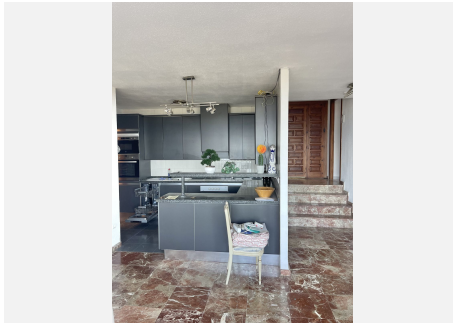

The area:

La Capellanía in Benalmádena is known as one of the best residential areas in Costa del Sol! The area is tranquil and well maintained with only 5 Villa's on a one-way street. Less than 5min. drive to local restaurants, Supermarket "Carrefour" and Playa de Carvajal, one of the best beaches on the Coast!

6min. drive to the luxury the 5-star Hilton Hotel & Sports Club, Higuera, offering paddle courts, fitness facilities, a spa, indoor and outdoor pools, beach volleyball, restaurants, a really nice beach club by the beach, and much more!

Great area for families! There is a wide selection of international and Scandinavian schools nearby. The property is close to both Fuengirola City and Benalmadena Pueblo with many great activities for kids. Only 20min. from the airport.

EASY VIEWINGS! Don't hesitate to contact us for further details!