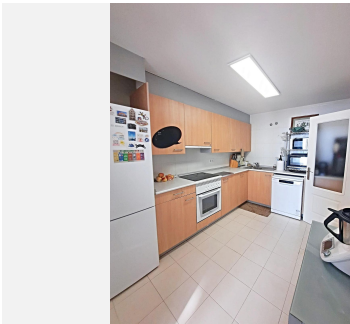

Features:

Size:** 236m² built

Living Room:** 30 meters, filled with natural light

Kitchen:** Large, with dining area

Bedrooms:** 2 double bedrooms

Bathrooms:** 2 full bathrooms

Terrace:** 47 meters on the ground floor

Solarium:** 100 meters

****Amenities:****

- Beautifully landscaped gardens
- Swimming pool
- Paddle tennis court
- Children's playground

****Extras:****

- Garage space included
- Storage room included

This penthouse provides an unparalleled living experience with all rooms boasting stunning sea views. The extensive outdoor spaces, including the terrace and solarium, are perfect for relaxation and entertaining. The community amenities ensure a vibrant and active lifestyle for all residents.