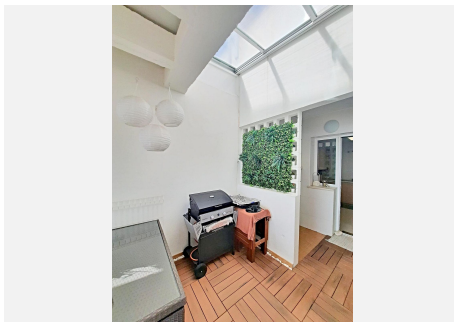

Features:

Size:** 236m² built

Living Room:** 30 meters, filled with natural light

Kitchen:** Large, with dining area

Bedrooms:** 2 double bedrooms

Bathrooms:** 2 full bathrooms

Terrace:** 47 meters on the ground floor

Solarium:** 100 meters

****Amenities:****

- Beautifully landscaped gardens
- Swimming pool
- Paddle tennis court
- Children's playground

****Extras:****

- Garage space included
- Storage room included

This penthouse provides an unparalleled living experience with all rooms boasting stunning sea views. The extensive outdoor spaces, including the terrace and solarium, are perfect for relaxation and entertaining. The community amenities ensure a vibrant and active lifestyle for all residents.