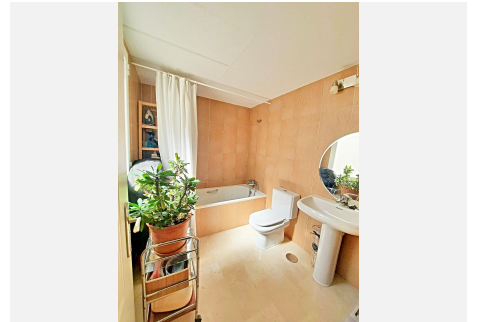

Solarium:** 100 meters

Amenities:

- Beautifully landscaped gardens
- Swimming pool
- Paddle tennis court
- Children's playground

Extras:

- Garage space included
- Storage room included

This penthouse provides an unparalleled living experience with all rooms boasting stunning sea views. The extensive outdoor spaces, including the terrace and solarium, are perfect for relaxation and entertaining. The community amenities ensure a vibrant and active lifestyle for all residents.