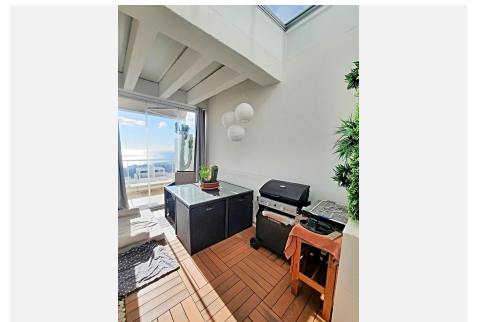

WWW.VIVI-REALESTATE.COM
WWW.VIVI-HOMES.COM

PENTHOUSE 2 BEDROOMS 2 BATHROOMS IN BENALMADENA

📍 Benalmadena

REF# V4766641 **588.000 €**

BEDS	BATHS	BUILT	TERRACE
2	2	236 m ²	147 m ²

Front Sea View Penthouse

Experience the ultimate in luxury living with this spacious and bright penthouse offering spectacular front sea views from every room.

Features:

Size:** 236m² built

Living Room:** 30 meters, filled with natural light

Kitchen:** Large, with dining area

Bedrooms:** 2 double bedrooms

Bathrooms:** 2 full bathrooms

Terrace:** 47 meters on the ground floor

Solarium:** 100 meters

****Amenities:****

- Beautifully landscaped gardens
- Swimming pool
- Paddle tennis court
- Children's playground

****Extras:****

- Garage space included
- Storage room included

This penthouse provides an unparalleled living experience with all rooms boasting stunning sea views. The extensive outdoor spaces, including the terrace and solarium, are perfect for relaxation and entertaining. The community amenities ensure a vibrant and active lifestyle for all residents.