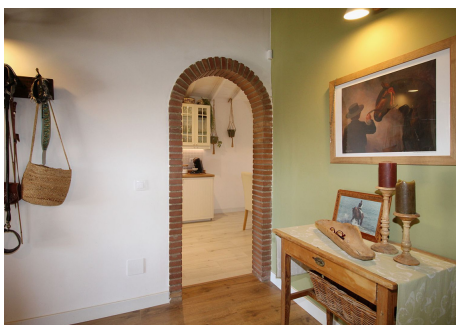

The property is completely fenced, has enough space to comfortably park 2 to 3 cars, east facing, climait windows with shutters and security bars. The water supply comes from the local network and from a well and the water heater is electric. It has an OCA License for 5 horses and some light constructions for storage, fodder storage and fences for animal containment.

The access route is completely paved. The center of Alhaurín el Grande is 8 minutes away, the center of Coín 16 minutes. Malaga, Marbella and the airport are just over 35 minutes away.