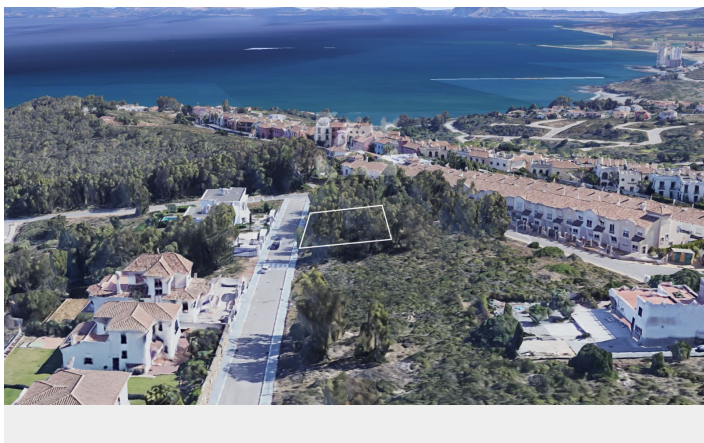

GALLERY

Vivi Real Estate | Calle Almendralejo de Jarales 5 Mijas Costa, 29640

Tel: +34 672 816 975

Email: sales@vivi-realestate.com | Web: www.vivi-realestate.com