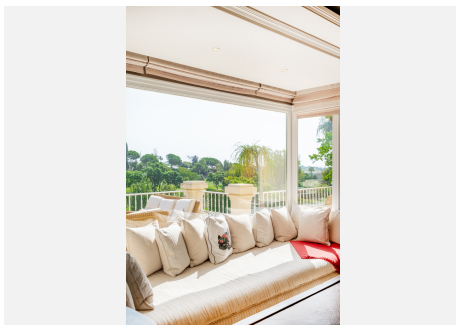

WWW.VIVI-REALESTATE.COM
WWW.VIVI-HOMES.COM