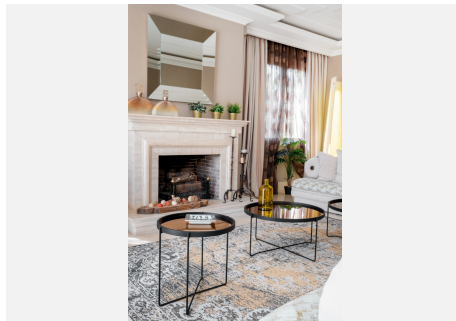

WWW.VIVI-REALESTATE.COM
WWW.VIVI-HOMES.COM