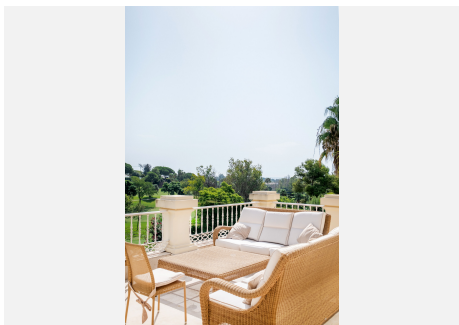

WWW.VIVI-REALESTATE.COM
WWW.VIVI-HOMES.COM