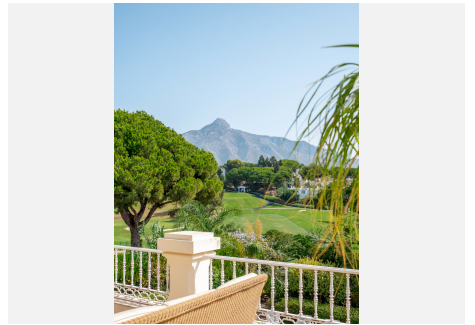

WWW.VIVI-REALESTATE.COM
WWW.VIVI-HOMES.COM