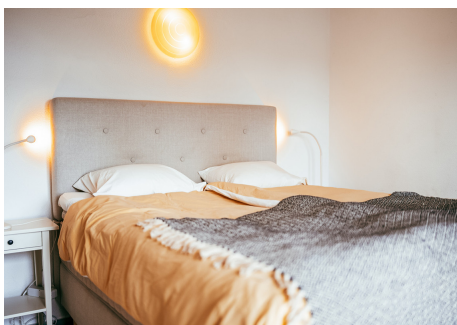

WWW.VIVI-REALESTATE.COM
WWW.VIVI-HOMES.COM