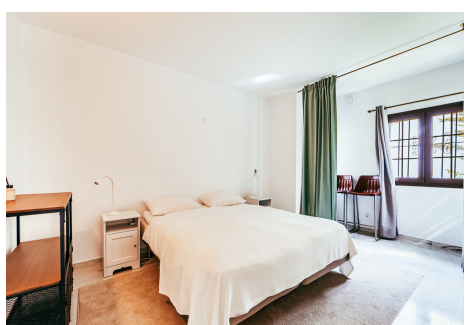

WWW.VIVI-REALESTATE.COM
WWW.VIVI-HOMES.COM