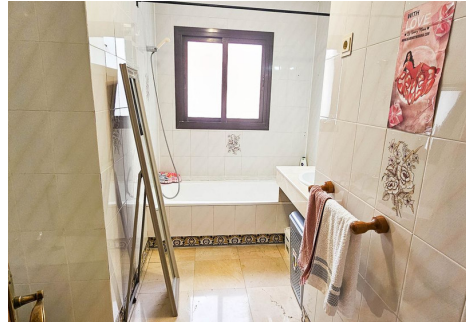

WWW.VIVI-REALESTATE.COM
WWW.VIVI-HOMES.COM