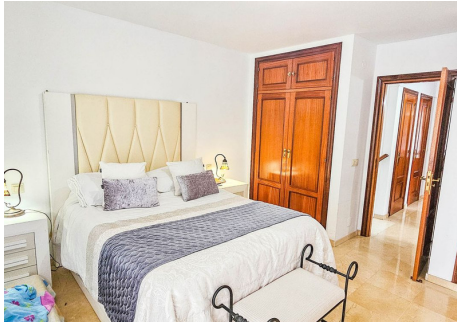

WWW.VIVI-REALESTATE.COM
WWW.VIVI-HOMES.COM