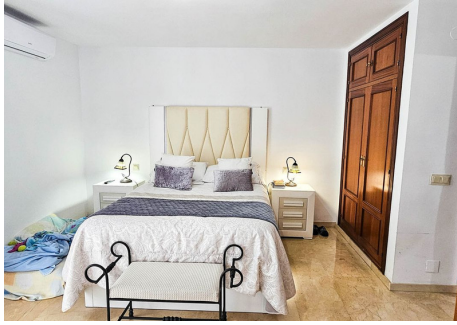

WWW.VIVI-REALESTATE.COM
WWW.VIVI-HOMES.COM