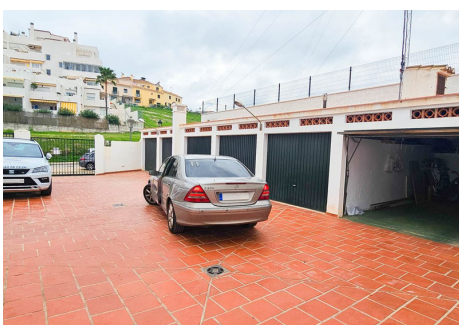

WWW.VIVI-REALESTATE.COM
WWW.VIVI-HOMES.COM