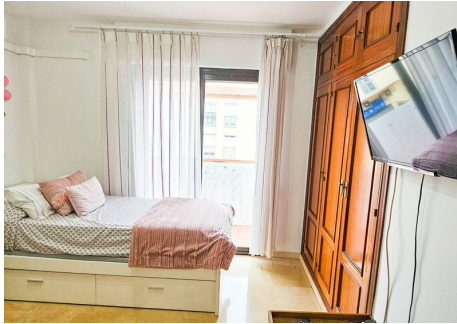

WWW.VIVI-REALESTATE.COM
WWW.VIVI-HOMES.COM