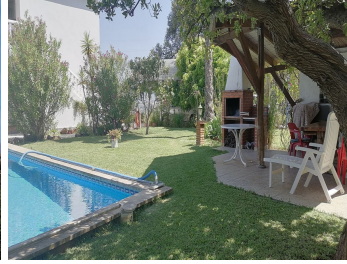

WWW.VIVI-REALESTATE.COM
WWW.VIVI-HOMES.COM

HUIS 5 KAMER 2 BADKAMERS IN ALHAURÍN EL GRANDE

📍 Alhaurín el Grande

REF# V4343764 **620.000 €**

SLAAPK.

5

BADK.

2

BEBOUWD

240 m²

PERCEEL

13500 m²

TERRAS

32 m²

Spacious two-storey rural house, located on a large rustic plot planted with orange, olive, almond, custard apple and persimmon trees. To the property also has access to a eucalyptus forest and holm oaks for the production of firewood.

The property benefits from a private heated swimming pool, summer kitchen, workshop, wood store, machine store, 300Mb fibre optic Internet, and an alarm system. The house has air-conditioning throughout as well as central heating radiators heated by a wood boiler with a 2,500 litre manual wood storage tank or automatically by a gas boiler for when no one is at home.