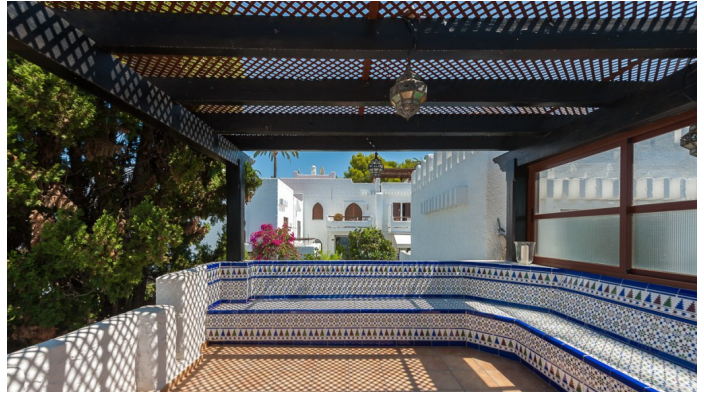

WWW.VIVI-REALESTATE.COM
WWW.VIVI-HOMES.COM

SCHAKELWONING 2 KAMER 3 BADKAMERS IN NUEVA ANDALUCÍA

📍 Nueva Andalucía

REF# V3499087 **485.000 €**

SLAAPK.

2

BADK.

3

BEBOUWD

126 m²

TERRAS

76 m²

This a delightful townhouse inside the well know urbanization Pueblo Arabesque, Atalaya de Rio Verde, Nueva Andalucia, walking distance to the trendy Puerto Banús and close to the restaurants, bars, shops and golf courses.

The stylish house has been reformed by the current owners and is ideal for permanent living and to enjoy fabulous holidays under the sunny sky of the Costa del Sol.

If you are looking to purchase a quality home, in a residential area with a high rental potential, don't miss that place! Highly recommended! Virtual tour & floor plan available.

Features:

– Walking distance to all amenities and Puerto Banús