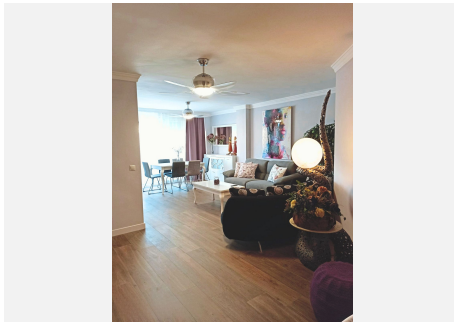

privacy, one with the luxury of an en suite bathroom equipped for your relaxation.

My spacious and elegant kitchen is ready to awaken your culinary senses, with silestone finishes and integrated appliances that await your favourite recipes. The promise of practicality and beauty extends to every corner, including parking options right on the harbour, adding convenience to the beauty of living here.

I invite you to discover me, to feel the sea breeze and to be part of this unique enclave. I am one of "the houses that speaks for itself", waiting for you to write chapters of happiness together. Contact us and let me guide you to your new home in Puertomarina.