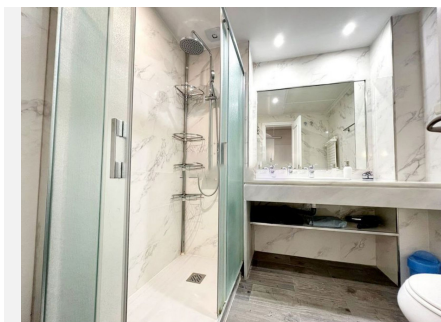

WWW.VIVI-REALESTATE.COM
WWW.VIVI-HOMES.COM