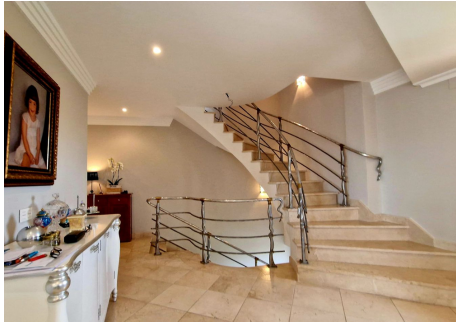

WWW.VIVI-REALESTATE.COM
WWW.VIVI-HOMES.COM