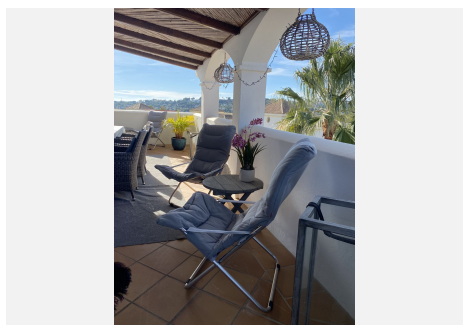

WWW.VIVI-REALESTATE.COM
WWW.VIVI-HOMES.COM