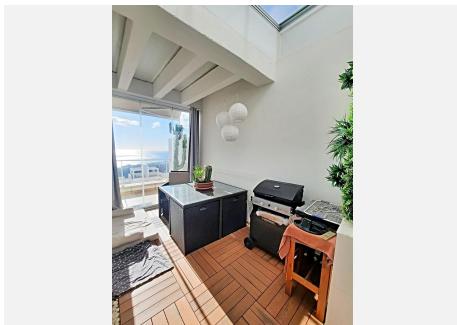

BEBOUWD

236 m²

TERRAS

147 m²

Front Sea View Penthouse

Experience the ultimate in luxury living with this spacious and bright penthouse offering spectacular front sea views from every room.

****Features:****

Size: **** 236m² built**

Living Room: **** 30 meters, filled with natural light**

Kitchen: **** Large, with dining area**

Bedrooms: **** 2 double bedrooms**

Bathrooms: **** 2 full bathrooms**

Terrace: **** 47 meters on the ground floor**

Solarium:** 100 meters

****Amenities:****

- Beautifully landscaped gardens
- Swimming pool
- Paddle tennis court
- Children's playground

****Extras:****

- Garage space included
- Storage room included

This penthouse provides an unparalleled living experience with all rooms boasting stunning sea views. The extensive outdoor spaces, including the terrace and solarium, are perfect for relaxation and entertaining. The community amenities ensure a vibrant and active lifestyle for all residents.