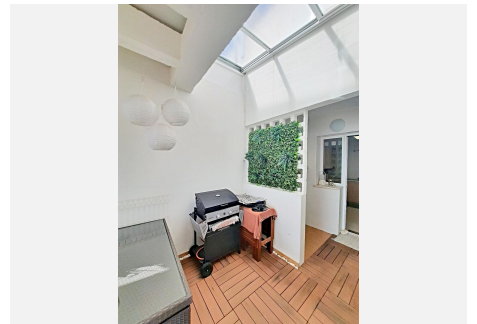

Size: **** 236m² built**

Living Room: **** 30 meters, filled with natural light**

Kitchen: **** Large, with dining area**

Bedrooms: **** 2 double bedrooms**

Bathrooms: **** 2 full bathrooms**

Terrace: **** 47 meters on the ground floor**

Solarium:** 100 meters

****Amenities:****

- Beautifully landscaped gardens
- Swimming pool
- Paddle tennis court
- Children's playground

****Extras:****

- Garage space included
- Storage room included

This penthouse provides an unparalleled living experience with all rooms boasting stunning sea views. The extensive outdoor spaces, including the terrace and solarium, are perfect for relaxation and entertaining. The community amenities ensure a vibrant and active lifestyle for all residents.