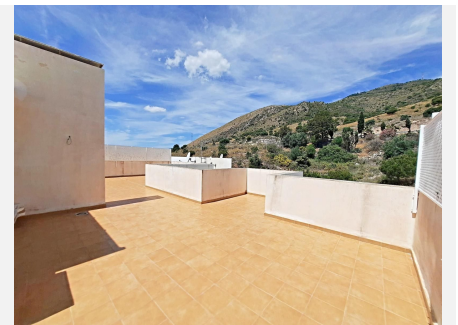

BEBOUWD

236 m²

TERRAS

147 m²

Front Sea View Penthouse

Experience the ultimate in luxury living with this spacious and bright penthouse offering spectacular front sea views from every room.

****Features:****

Solarium:** 100 meters

****Amenities:****

- Beautifully landscaped gardens
- Swimming pool
- Paddle tennis court
- Children's playground

****Extras:****

- Garage space included
- Storage room included

This penthouse provides an unparalleled living experience with all rooms boasting stunning sea views. The extensive outdoor spaces, including the terrace and solarium, are perfect for relaxation and entertaining. The community amenities ensure a vibrant and active lifestyle for all residents.