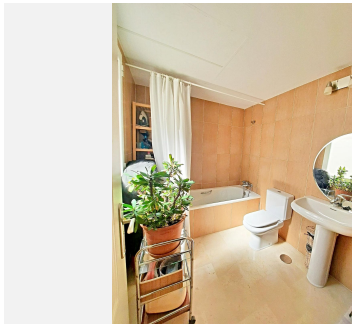

Solarium:** 100 meters

Amenities:

- Beautifully landscaped gardens
- Swimming pool
- Paddle tennis court
- Children's playground

Extras:

- Garage space included
- Storage room included

This penthouse provides an unparalleled living experience with all rooms boasting stunning sea views. The extensive outdoor spaces, including the terrace and solarium, are perfect for relaxation and entertaining. The community amenities ensure a vibrant and active lifestyle for all residents.