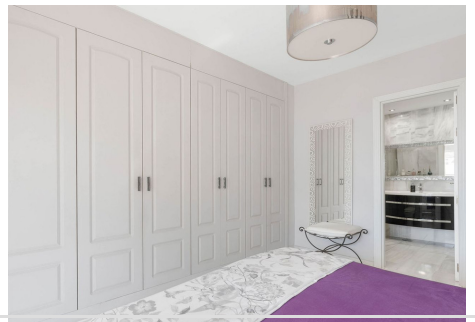

WWW.VIVI-REALESTATE.COM
WWW.VIVI-HOMES.COM

Garage included in the price.

Welcome!