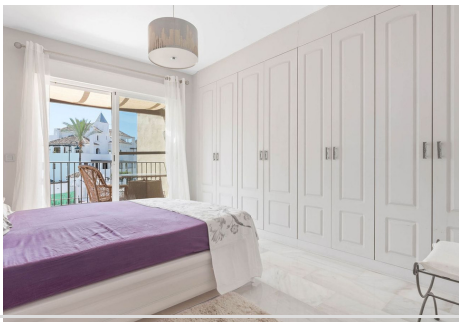

WWW.VIVI-REALESTATE.COM
WWW.VIVI-HOMES.COM

Garage included in the price.

Welcome!