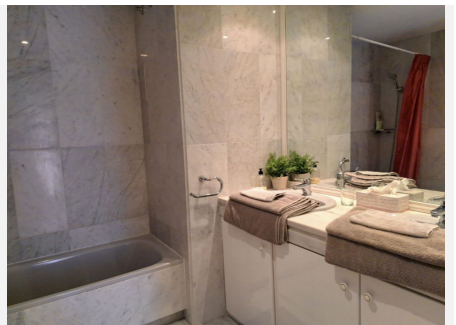

WWW.VIVI-REALESTATE.COM
WWW.VIVI-HOMES.COM