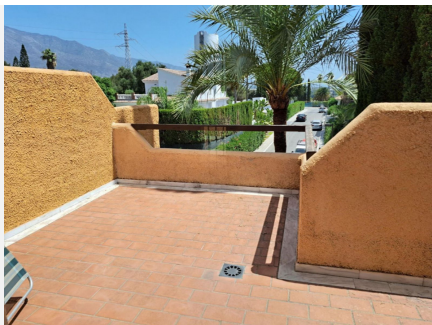

WWW.VIVI-REALESTATE.COM
WWW.VIVI-HOMES.COM