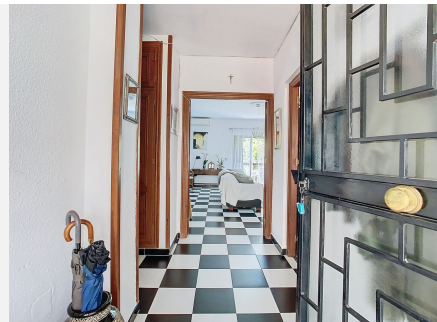

Key Features:

- Total Area: 513m²
- Terrace: 40m²
- Apartments: 5 (without "división horizontal" or separate utilities)
- Bedrooms: 10
- Bathrooms: 7
- Kitchens: 5

Currently, the property serves as both a residence and a rental opportunity. The owner occupies one of the elegantly decorated, high-ceilinged apartments, while the remaining four are rented out. The current tenants are aware of the potential sale and are prepared to vacate if necessary, ensuring a smooth transition for the new owner.

Investment Potential:

This property is an exceptional opportunity for investors looking to capitalize on the thriving holiday rental market or to transform the space into a boutique hostel. Its prime location in Benalmádena Pueblo, known for its picturesque streets and vibrant culture, makes it highly attractive to tourists.

Alternatively, for those seeking a spacious family home, this property offers immense potential. With some remodeling, it can be converted into a grand residence complete with a garage.

Don't miss this unique opportunity to own a piece of Benalmádena Pueblo's charm and potential. Contact us today to arrange a viewing and explore the endless possibilities this property offers.