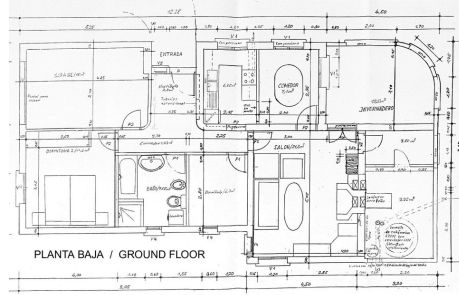

PLANTA ALTA / TOP FLOOR

PLANTA BAJA / GROUND FLOOR