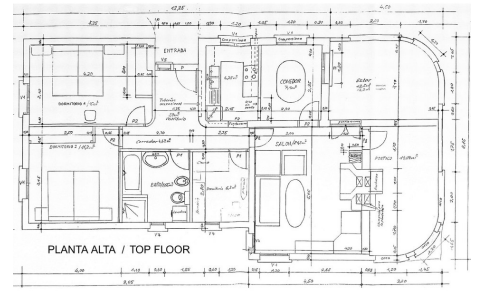

PLANTA ALTA / TOP FLOOR