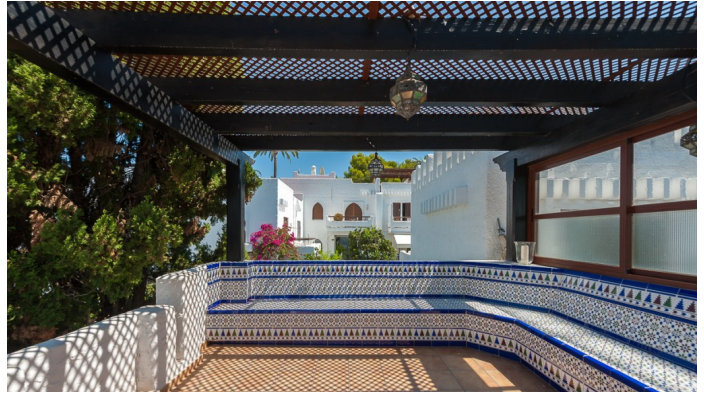

WWW.VIVI-REALESTATE.COM
WWW.VIVI-HOMES.COM

TOWNHOUSE 2 BEDROOMS 3 BATHROOMS IN NUEVA ANDALUCÍA

📍 Nueva Andalucía

REF# V3499087 **485.000 €**

BEDS

2

BATHS

3

BUILT

126 m²

TERRACE

76 m²

This a delightful townhouse inside the well know urbanization Pueblo Arabesque, Atalaya de Rio Verde, Nueva Andalucia, walking distance to the trendy Puerto Banús and close to the restaurants, bars, shops and golf courses.

The stylish house has been reformed by the current owners and is ideal for permanent living and to enjoy fabulous holidays under the sunny sky of the Costa del Sol.

If you are looking to purchase a quality home, in a residential area with a high rental potential, don't miss that place! Highly recommended! Virtual tour & floor plan available.

Features:

– Walking distance to all amenities and Puerto Banús