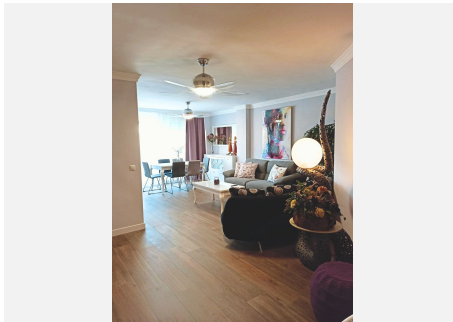

privacy, one with the luxury of an en suite bathroom equipped for your relaxation.

My spacious and elegant kitchen is ready to awaken your culinary senses, with silestone finishes and integrated appliances that await your favourite recipes. The promise of practicality and beauty extends to every corner, including parking options right on the harbour, adding convenience to the beauty of living here.

I invite you to discover me, to feel the sea breeze and to be part of this unique enclave. I am one of "the houses that speaks for itself", waiting for you to write chapters of happiness together. Contact us and let me guide you to your new home in Puertomarina.