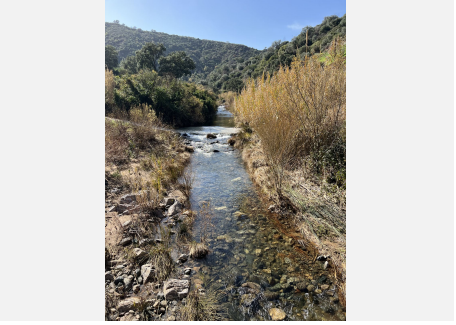

WWW.VIVI-REALESTATE.COM
WWW.VIVI-HOMES.COM