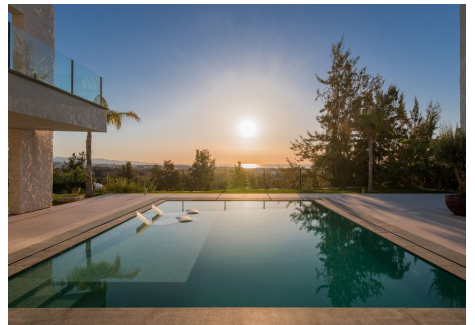

WWW.VIVI-REALESTATE.COM
WWW.VIVI-HOMES.COM