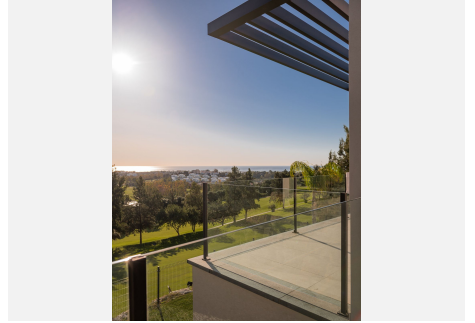

WWW.VIVI-REALESTATE.COM
WWW.VIVI-HOMES.COM