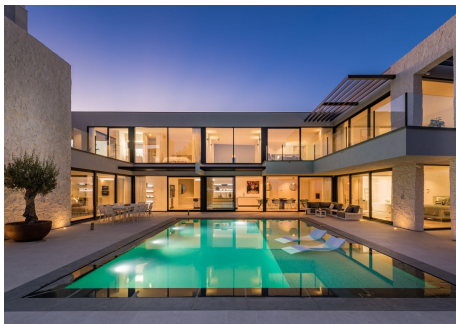

WWW.VIVI-REALESTATE.COM
WWW.VIVI-HOMES.COM