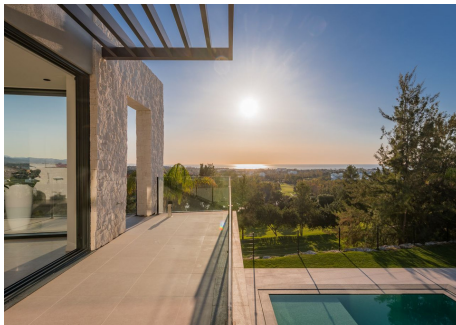

WWW.VIVI-REALESTATE.COM
WWW.VIVI-HOMES.COM