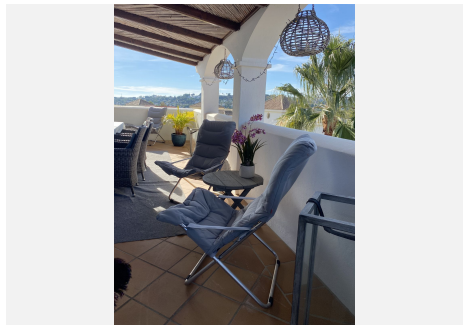

WWW.VIVI-REALESTATE.COM
WWW.VIVI-HOMES.COM