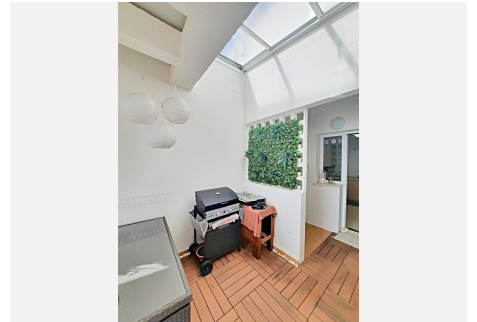

Features:

Size:** 236m² built

Living Room:** 30 meters, filled with natural light

Kitchen:** Large, with dining area

Bedrooms:** 2 double bedrooms

Bathrooms:** 2 full bathrooms

Terrace:** 47 meters on the ground floor

Solarium:** 100 meters

****Amenities:****

- Beautifully landscaped gardens
- Swimming pool
- Paddle tennis court
- Children's playground

****Extras:****

- Garage space included
- Storage room included

This penthouse provides an unparalleled living experience with all rooms boasting stunning sea views. The extensive outdoor spaces, including the terrace and solarium, are perfect for relaxation and entertaining. The community amenities ensure a vibrant and active lifestyle for all residents.