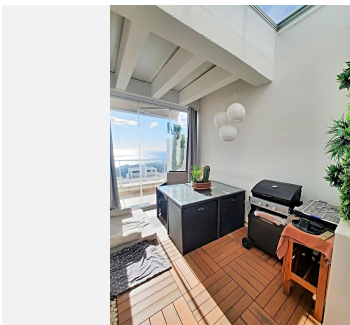

WWW.VIVI-REALESTATE.COM
WWW.VIVI-HOMES.COM

PENTHOUSE 2 BEDROOMS 2 BATHROOMS IN BENALMADENA

📍 Benalmadena

REF# V4766641 **588.000 €**

BEDS	BATHS	BUILT	TERRACE
2	2	236 m ²	147 m ²

Front Sea View Penthouse

Experience the ultimate in luxury living with this spacious and bright penthouse offering spectacular front sea views from every room.

Features:

Size:** 236m² built

Living Room:** 30 meters, filled with natural light

Kitchen:** Large, with dining area

Bedrooms:** 2 double bedrooms

Bathrooms:** 2 full bathrooms

Terrace:** 47 meters on the ground floor

Solarium:** 100 meters

****Amenities:****

- Beautifully landscaped gardens
- Swimming pool
- Paddle tennis court
- Children's playground

****Extras:****

- Garage space included
- Storage room included

This penthouse provides an unparalleled living experience with all rooms boasting stunning sea views. The extensive outdoor spaces, including the terrace and solarium, are perfect for relaxation and entertaining. The community amenities ensure a vibrant and active lifestyle for all residents.