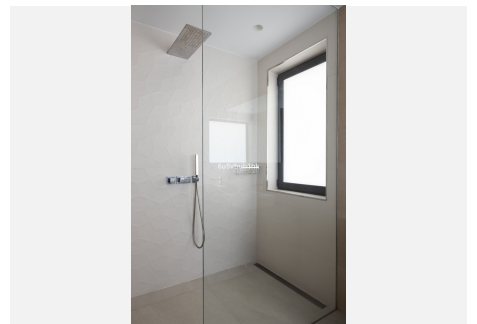

laundry room, plus a storage room.
This villa certainly has the wow factor and must be seen to be appreciated.