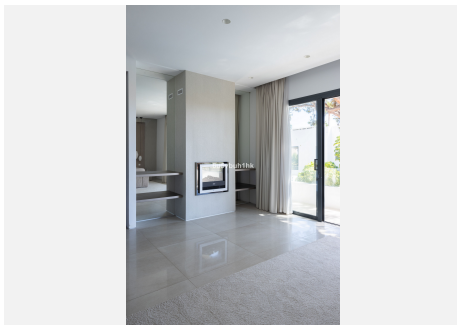

WWW.VIVI-REALESTATE.COM
WWW.VIVI-HOMES.COM