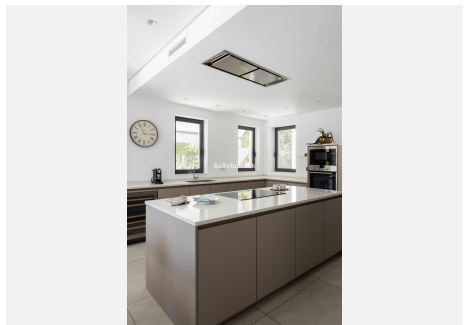

WWW.VIVI-REALESTATE.COM
WWW.VIVI-HOMES.COM