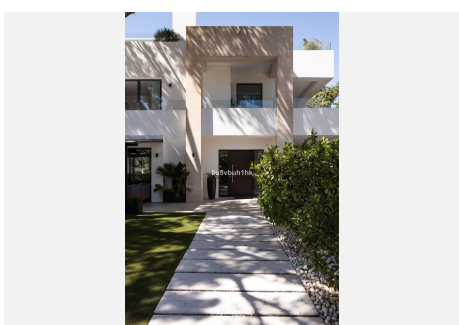

WWW.VIVI-REALESTATE.COM
WWW.VIVI-HOMES.COM