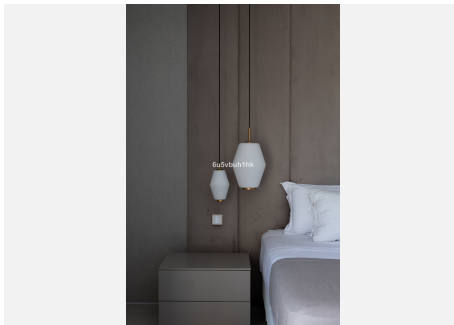

laundry room, plus a storage room.
This villa certainly has the wow factor and must be seen to be appreciated.