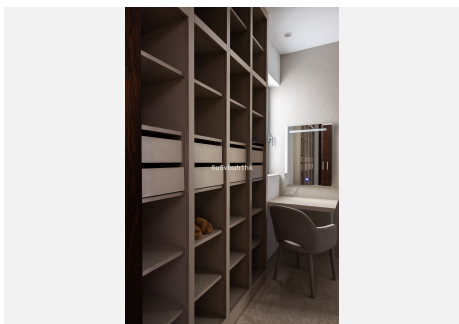

laundry room, plus a storage room.
This villa certainly has the wow factor and must be seen to be appreciated.