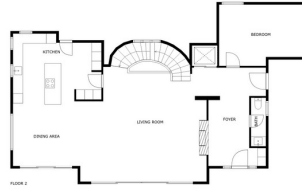

WWW.VIVI-REALESTATE.COM
WWW.VIVI-HOMES.COM

DOM 6 BEDROOMS 6 BATHROOMS IN MARBELLA

📍 Marbella

REF# V4416757 **5.625.000 €**

BEDS

6

BATHS

6

BUILT

668 m²

PLOT

814 m²

TERRACE

148 m²

This brand new villa was designed by the award winning architect Robles Diaz. A luxury property is just a few meters from the beach and the renown Marbella promenade where you have restaurants, entertainment and luxury 5 star hotels on your door step. This stunning home has the advantage of the secure gated community of Casablanca where you can take a short, sea view walk into Marbella center also Puerto Banus is just 5 minutes away by car.

This beautiful, south facing villa is light and bright, and is set on a flat plot of 813m² with a 668m² build. It is distributed over three floors, all connected by elevator or a sweeping staircase. There are 6 bedrooms (currently, one of them is used as an office) and 6 bathrooms plus a toilet for guests.

The main floor consists of a spacious living-dining room with access to a large covered terrace, the garden and the pool. also a fully equipped open-plan kitchen, an office and a guest toilet.

On the first floor, a generous master suite and two further en-suite bedrooms, all with access to their own terraces. Large wardrobes make these bedrooms ideal for long stays or permanent living.

The roof terrace boasts stunning sea views where you can watch the sunset with a mountain back drop.

On the lowest level there are two double en-suite bedrooms with natural light, a large multipurpose space,