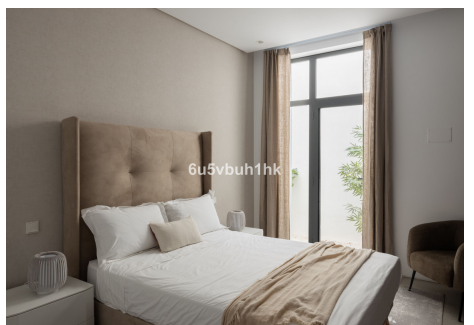

WWW.VIVI-REALESTATE.COM
WWW.VIVI-HOMES.COM