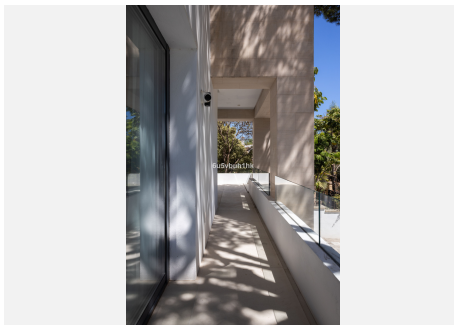

laundry room, plus a storage room.
This villa certainly has the wow factor and must be seen to be appreciated.