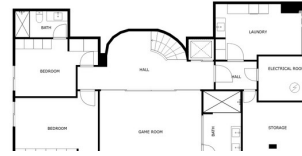

DOM 6 BEDROOMS 6 BATHROOMS IN MARBELLA

📍 Marbella

REF# V4416757 **5.625.000 €**

BEDS

6

BATHS

6

BUILT

668 m²

PLOT

814 m²

TERRACE

148 m²

This brand new villa was designed by the award winning architect Robles Diaz. A luxury property is just a few meters from the beach and the renown Marbella promenade where you have restaurants, entertainment and luxury 5 star hotels on your door step. This stunning home has the advantage of the secure gated community of Casablanca where you can take a short, sea view walk into Marbella center also Puerto Banus is just 5 minutes away by car.

This beautiful, south facing villa is light and bright, and is set on a flat plot of 813m² with a 668m² build. It is distributed over three floors, all connected by elevator or a sweeping staircase. There are 6 bedrooms (currently, one of them is used as an office) and 6 bathrooms plus a toilet for guests.

The main floor consists of a spacious living-dining room with access to a large covered terrace, the garden and the pool. also a fully equipped open-plan kitchen, an office and a guest toilet.

On the first floor, a generous master suite and two further en-suite bedrooms, all with access to their own terraces. Large wardrobes make these bedrooms ideal for long stays or permanent living.

The roof terrace boasts stunning sea views where you can watch the sunset with a mountain back drop.

On the lowest level there are two double en-suite bedrooms with natural light, a large multipurpose space,