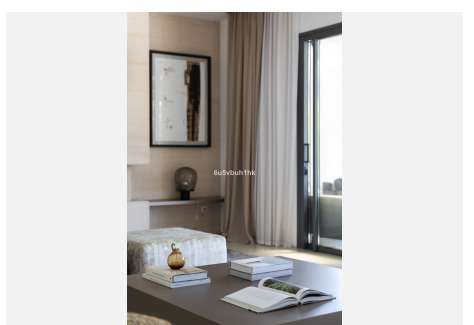

WWW.VIVI-REALESTATE.COM
WWW.VIVI-HOMES.COM