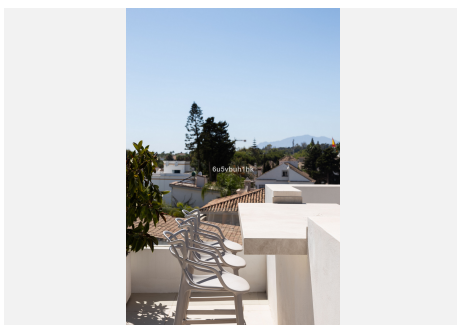

WWW.VIVI-REALESTATE.COM
WWW.VIVI-HOMES.COM