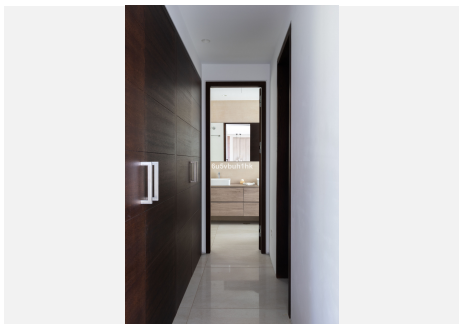

laundry room, plus a storage room.
This villa certainly has the wow factor and must be seen to be appreciated.