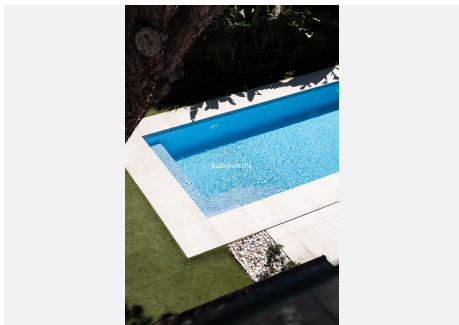

WWW.VIVI-REALESTATE.COM
WWW.VIVI-HOMES.COM