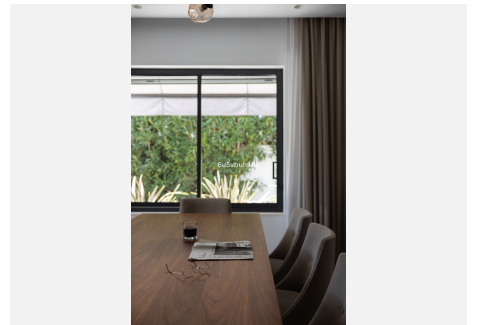

laundry room, plus a storage room.
This villa certainly has the wow factor and must be seen to be appreciated.