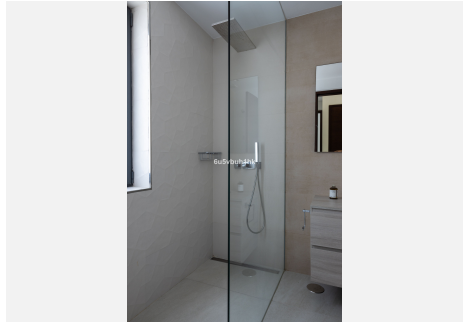

WWW.VIVI-REALESTATE.COM
WWW.VIVI-HOMES.COM