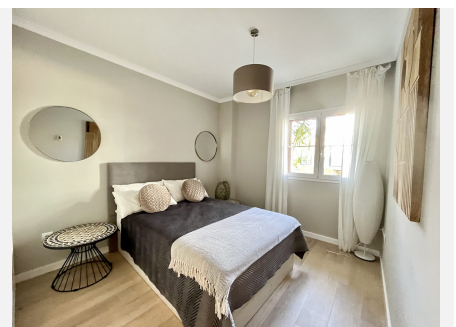

WWW.VIVI-REALESTATE.COM
WWW.VIVI-HOMES.COM