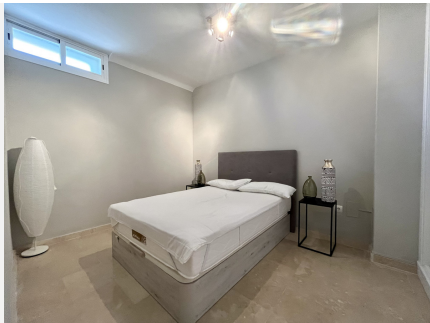

WWW.VIVI-REALESTATE.COM
WWW.VIVI-HOMES.COM