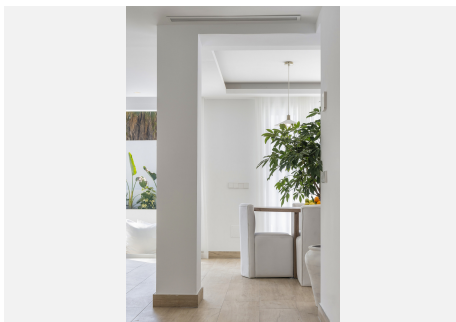

house, complete with parking inside the gates.

The property is ideally located, surrounded by an abundance of shops and restaurants. A quick drive will take you to Puerto Banús and the beach, and for golf enthusiasts, several courses are within easy reach. The privileged location makes this property ideal for year-round rental. To top it all off, the villa allows for the construction of a second level, offering future expansion possibilities.