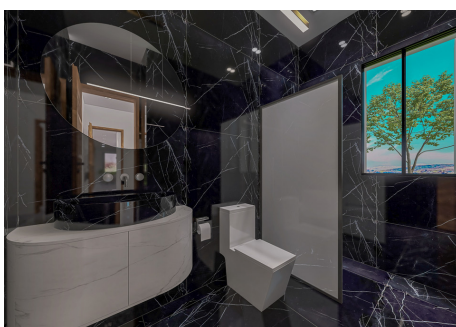

WWW.VIVI-REALESTATE.COM
WWW.VIVI-HOMES.COM

package, elevator, and a private spa area, can also be tailored to your specific desires. SG