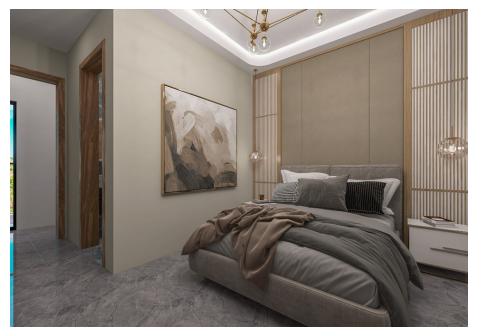

WWW.VIVI-REALESTATE.COM
WWW.VIVI-HOMES.COM

package, elevator, and a private spa area, can also be tailored to your specific desires. SG