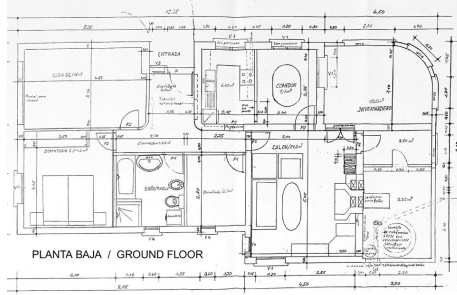

PLANTA ALTA / TOP FLOOR

PLANTA BAJA / GROUND FLOOR