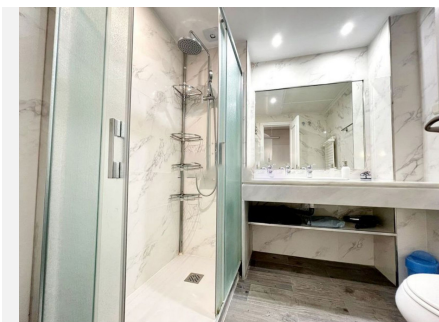

WWW.VIVI-REALESTATE.COM
WWW.VIVI-HOMES.COM