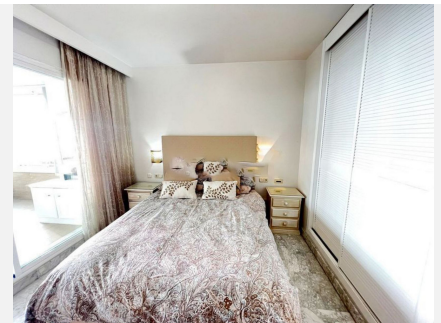

WWW.VIVI-REALESTATE.COM
WWW.VIVI-HOMES.COM