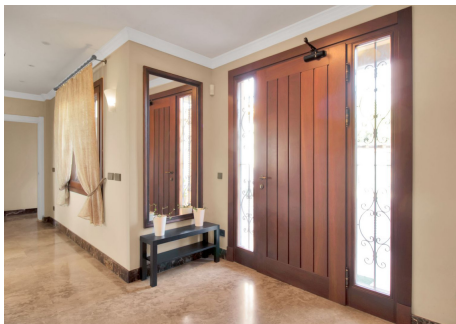

WWW.VIVI-REALESTATE.COM
WWW.VIVI-HOMES.COM