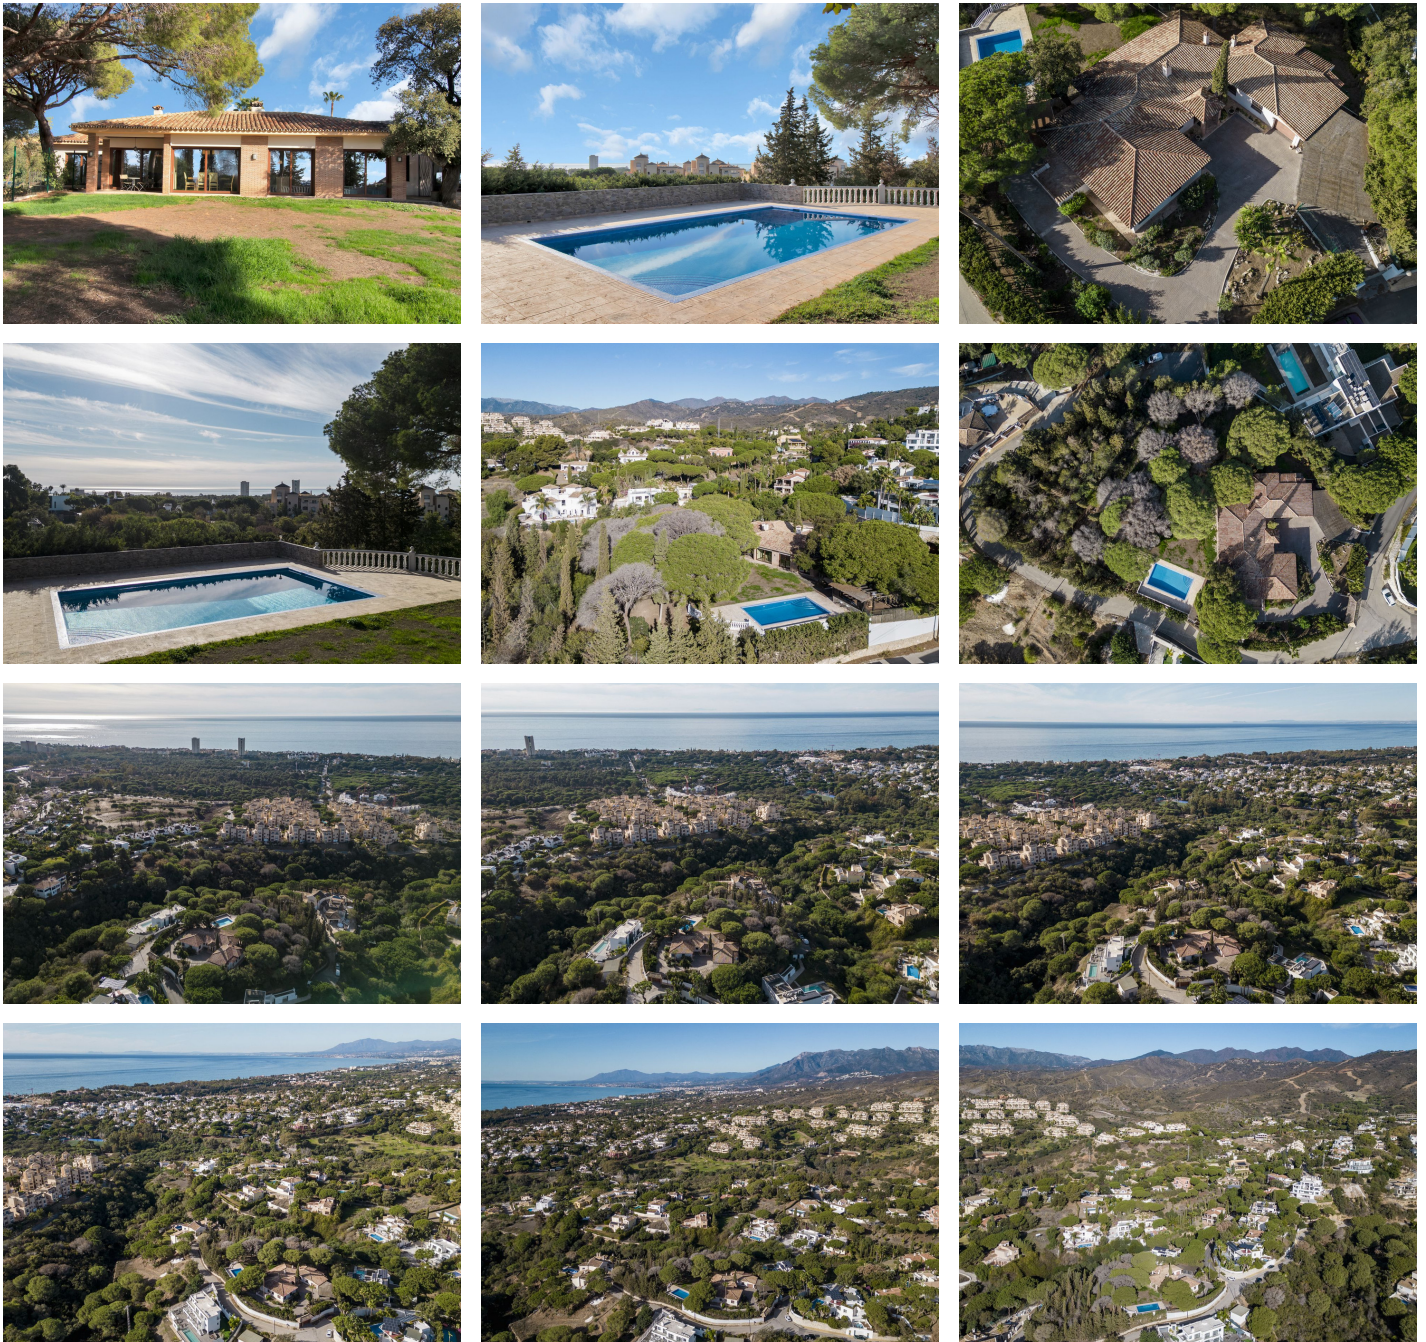

WWW.VIVI-REALESTATE.COM
WWW.VIVI-HOMES.COM

HOUSE 5 BEDROOMS 4.5 BATHROOMS IN ELVIRIA

📍 Elviria

REF# V4569874 **3.450.000 €**

BEDS	BATHS	BUILT	PLOT	TERRACE
5	4.5	455 m ²	4308 m ²	47 m ²

Great opportunity!

A unique family house of 455m² with a swimming-pool in prestigious area of Elviria with an exceptional plot size of 4300m² and a possibility of a second villa construction. The property is south facing and surrounded by a mature garden with breathtaking sea views. Excellent location, only 5 minutes drive to the beach, Elviria restaurants and all amenities, 15 minutes drive to old Marbella and Puerto Banus.

One in-built garage for a big car, a covered space for 4-5 cars and additional parking space in front of the house, BBQ lounge of 70m² with open air entirely equipped kitchen, a swimming-pool 5,3 x 9,7m with open air shower, decorated by travertine stone.

Two separate entrances permitting to split the house in two independent parts with a second car access.

WWW.VIVI-REALESTATE.COM
WWW.VIVI-HOMES.COM

WWW.VIVI-REALESTATE.COM
WWW.VIVI-HOMES.COM

WWW.VIVI-REALESTATE.COM
WWW.VIVI-HOMES.COM