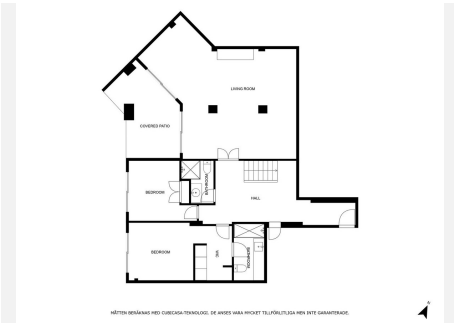

WWW.VIVI-REALESTATE.COM
WWW.VIVI-HOMES.COM