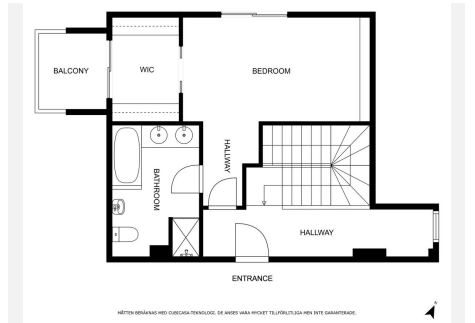

WWW.VIVI-REALESTATE.COM
WWW.VIVI-HOMES.COM