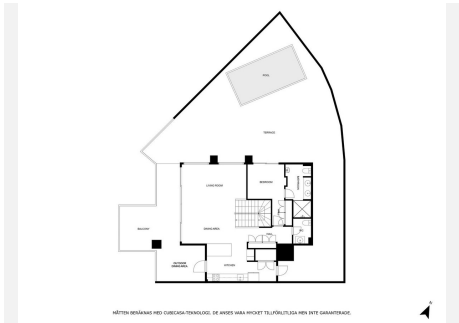

WWW.VIVI-REALESTATE.COM
WWW.VIVI-HOMES.COM