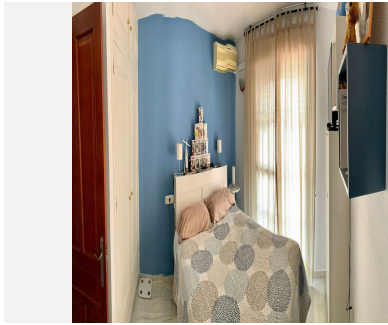

WWW.VIVI-REALESTATE.COM
WWW.VIVI-HOMES.COM