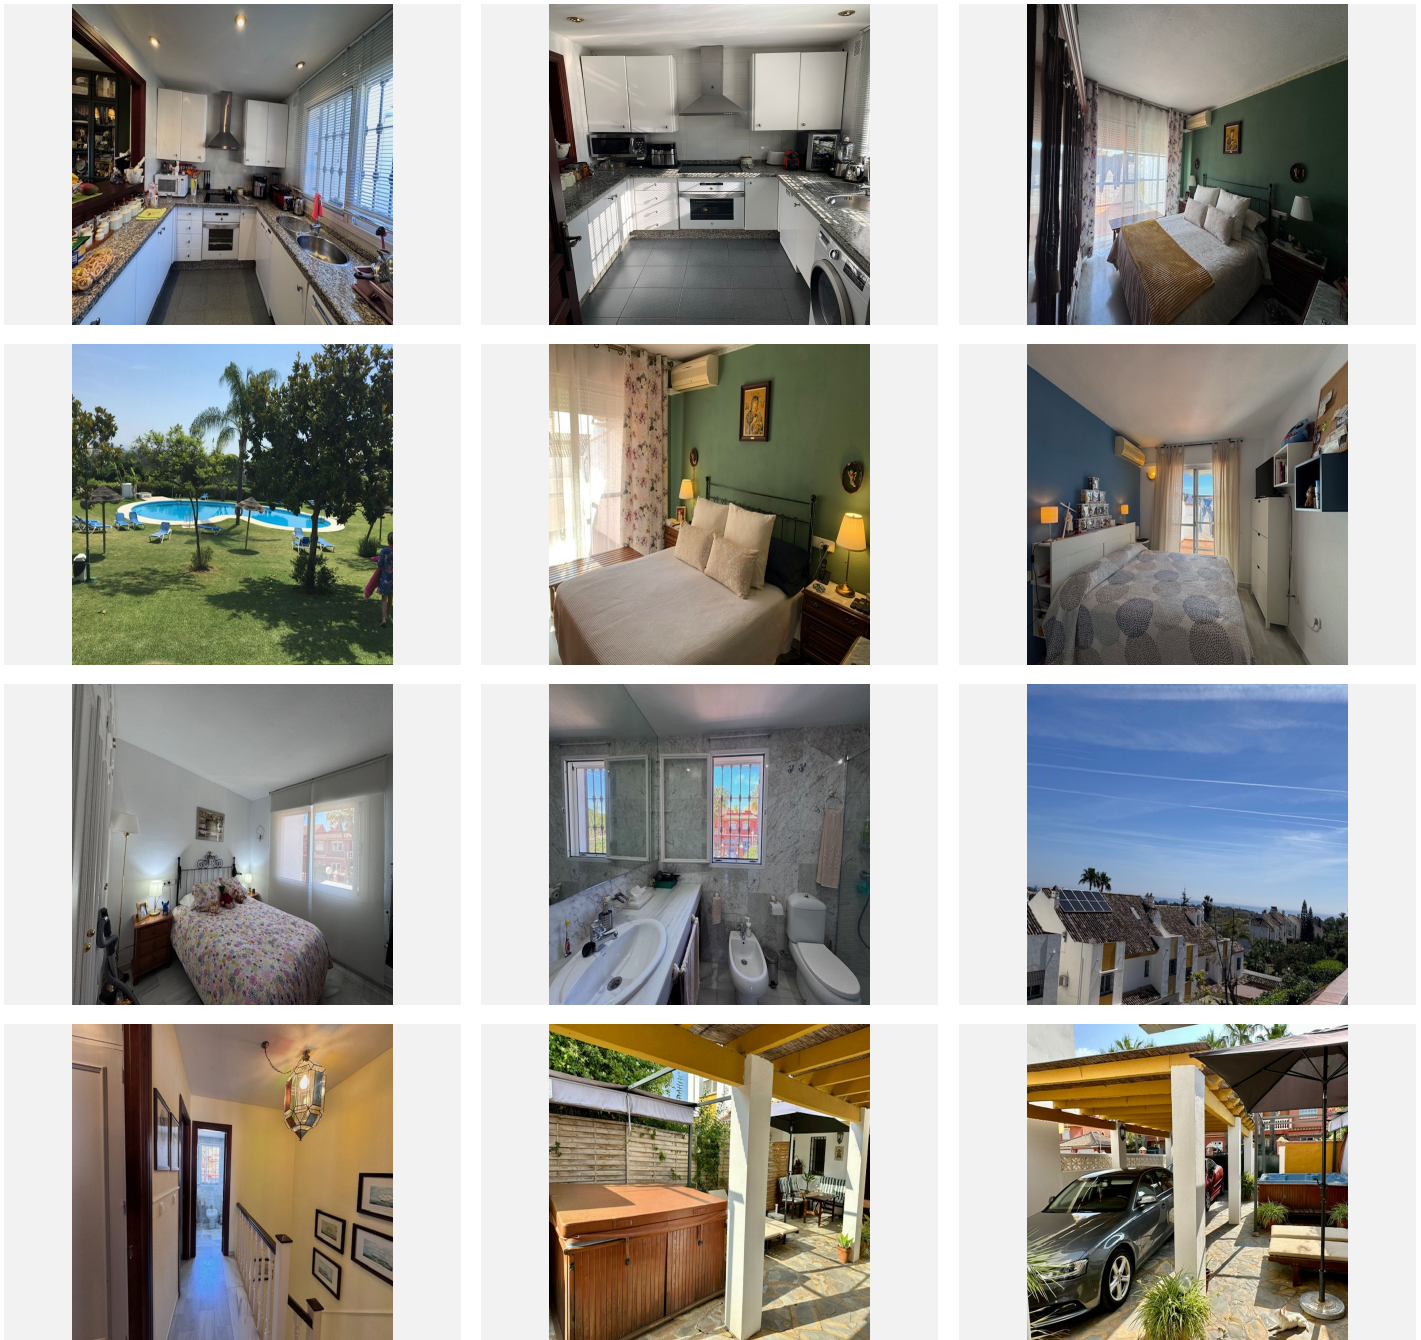

km away. The central area of San Pedro de Alcántara is just a brief 5-minute drive, and prominent destinations like Puerto Banús, Marbella, Estepona, and Benahavís are easily accessible within 10-15 minutes, making this location ideal for exploring and savoring the best of the region.

Furthermore, this delightful townhouse is encircled by prestigious golf courses such as Atalaya, El Paraíso, El Higueral, and Guadalmina, and is in close proximity to two renowned educational institutions, Atalaya College and the Public School of Isdabe.

Seize this exceptional opportunity now!