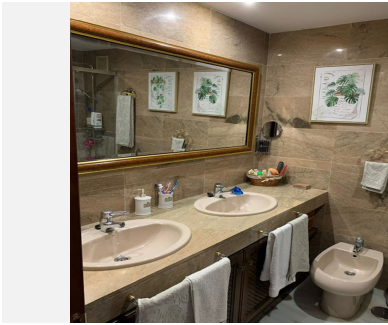

WWW.VIVI-REALESTATE.COM
WWW.VIVI-HOMES.COM