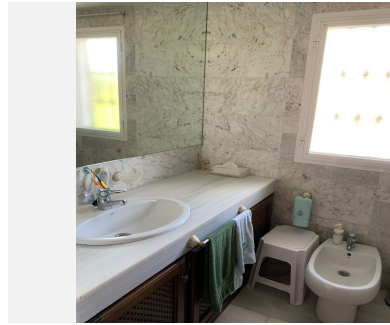

WWW.VIVI-REALESTATE.COM
WWW.VIVI-HOMES.COM